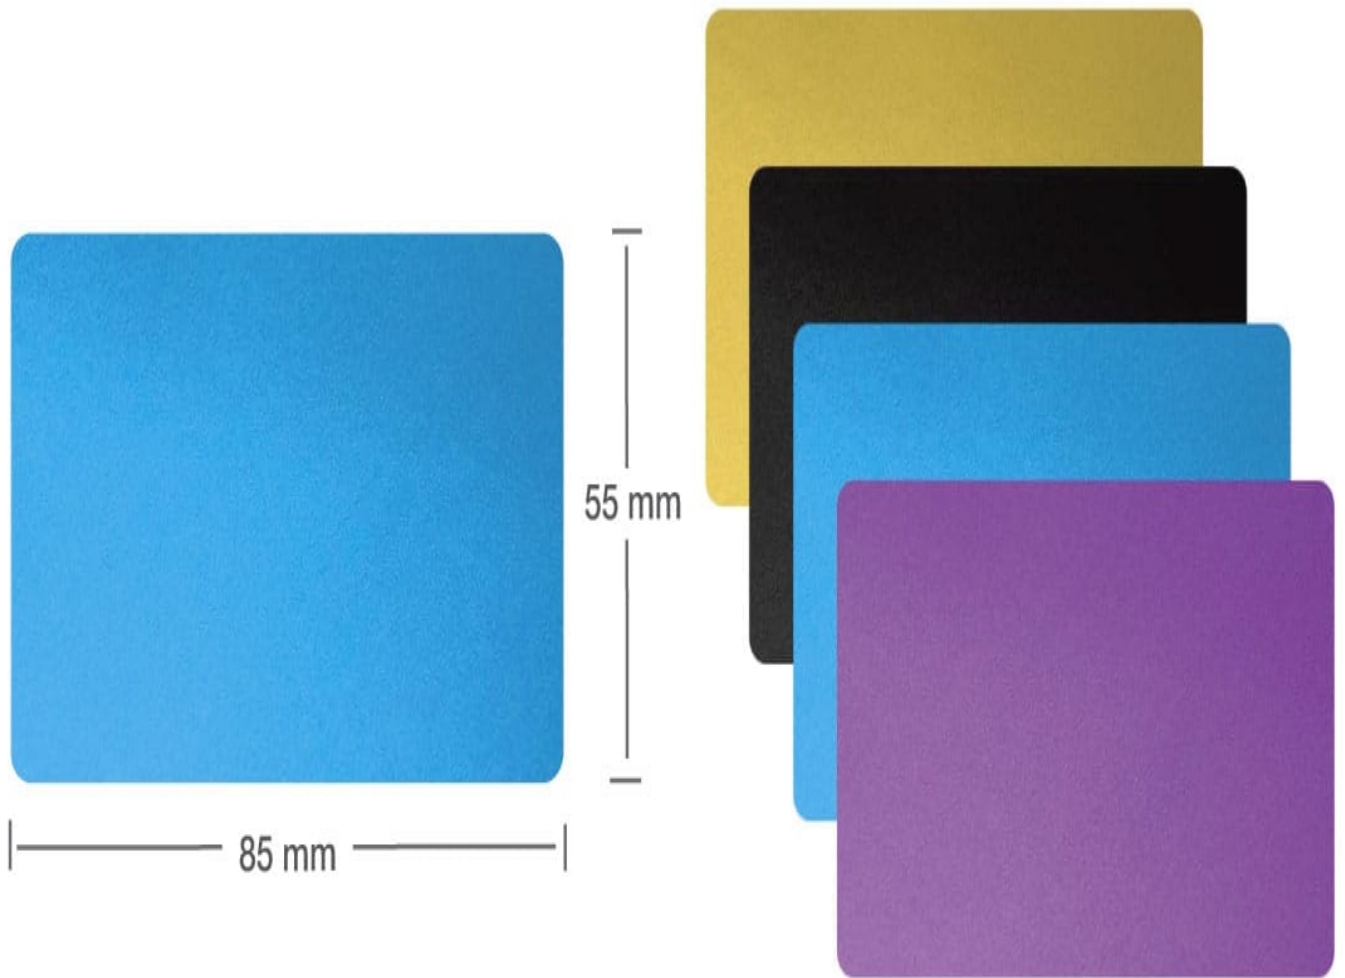

## Business Cards

Display your business cards using promotional metal cards. Metal is used in the making of visiting cards. These promotional business cards are additionally offered in both horizontal and vertical designs. 85 x 55 mm in size is available. It will last a long time because it is made of pure metal. It doesn't rust. Water has no impact on the quality. Additionally, visiting cards come in a variety of colors. Additionally, you can add information about your business on it. It appears distinctive and captivating. Additionally, a laser marking printing option is offered. Additionally, any designs of your choosing can be printed on them.

- Excellent as a corporate present is a metal business card.
- Available in a variety of hues.
- Horizontal and vertical in shape.
- 85 x 55 mm in size.
- Business card made of metal with laser engraving.

## Printing Option

- Laser Marking

## Dimensions