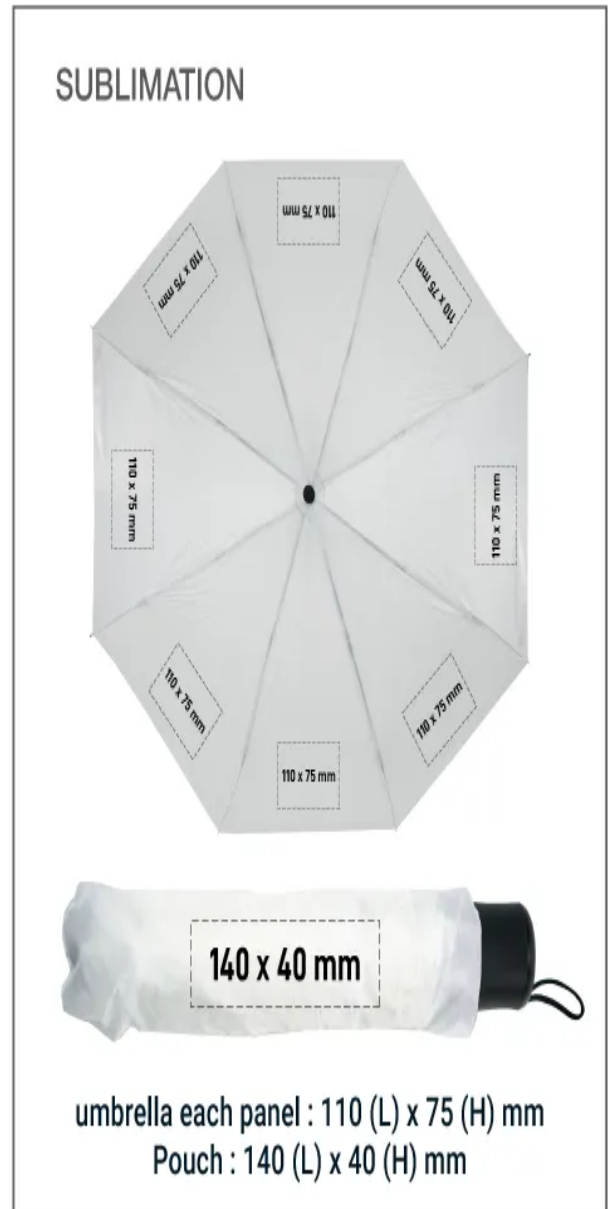

Printing Position

Bi-Fold Umbrella in White with Velcro Closure & Pouch

A sleek and compact 41-inch bi-fold umbrella, designed with a manual opening mechanism, Velcro closure, and a matching pouch. Customizable with sublimation printing for your branding needs. This White Umbrella is the perfect blend of style and practicality. Its manual opening mechanism makes it easy to use, while the Velcro closure ensures it stays compact when not in use. The umbrella is made from high-quality polyester and comes with a matching pouch for added convenience, making it the ideal companion for both everyday use and promotional events.

Specifications