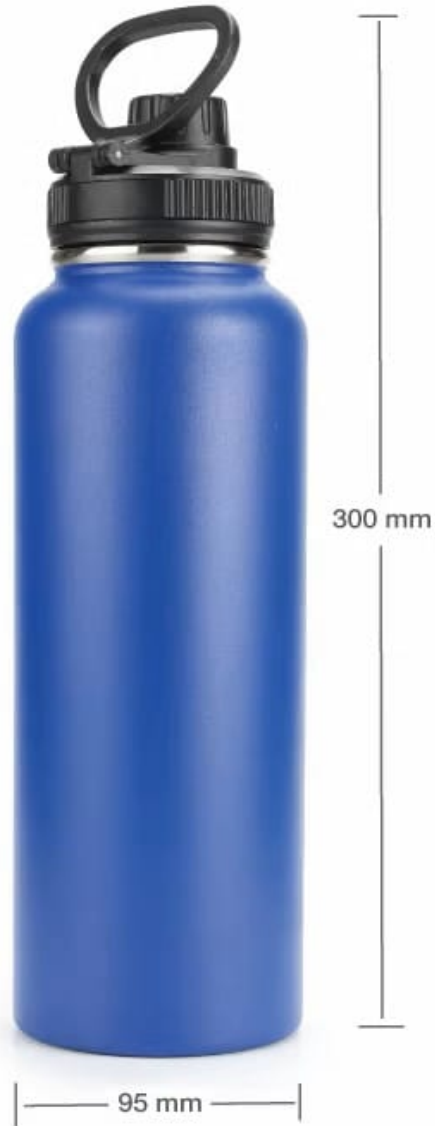

TM-040  
Dimensions

Printing Position

(\*Sublimation printing is applicable only on white color bottle only)