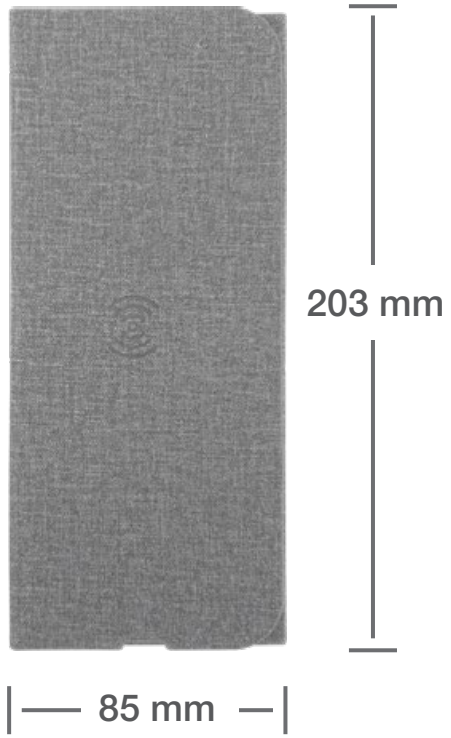

MBRPET-GRY-BM  
Dimensions

210 mm

160 mm

Printing Position

JU-WCM1-GY  
Dimensions

Printing Position

Screen Printing

UV Printing

**DSH-11**  
Dimensions

Printing Position

Sublimation

**124-S**  
Dimensions

Printing Position

Digital Printing with Epoxy

**PN59-GRY**  
Dimensions

Printing Position

Laser Marking

144-S  
Dimensions

270 mm

70 mm

Printing Position