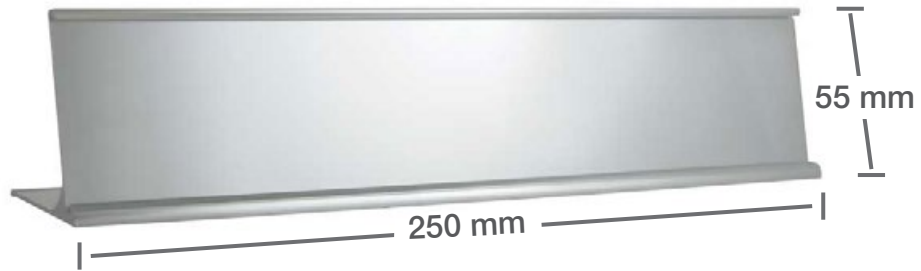

DSH-11
Dimensions