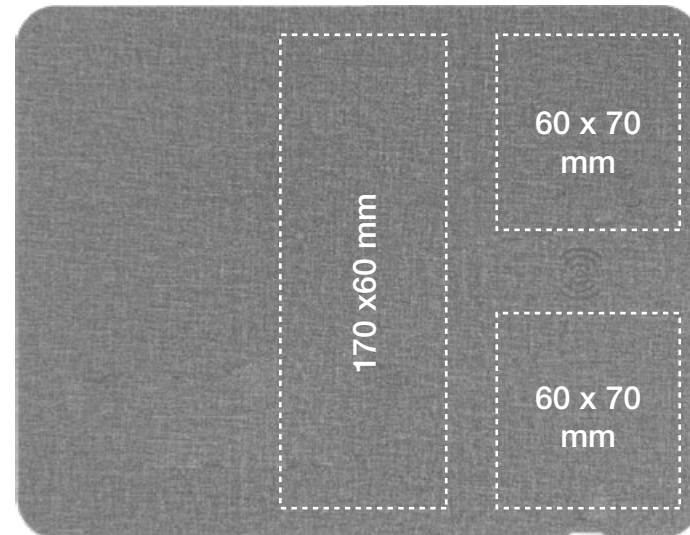

MBRPET-GRY-BM  
Dimensions

210 mm

160 mm

Printing Position

JU-WCM1-GY  
Dimensions

Printing Position

Screen Printing

UV Printing

**DSH-11**  
Dimensions

Printing Position

Sublimation

**124-S**  
Dimensions

Printing Position

Digital Printing with Epoxy

**PN59-GRY**  
Dimensions

Printing Position

Laser Marking

144-S  
Dimensions

270 mm

70 mm

Printing Position