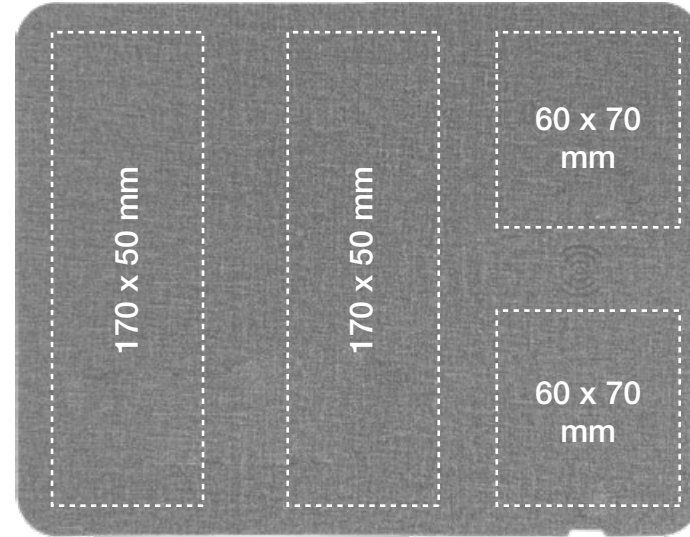

MBRPET-GRY-BM  
Dimensions

210 mm

160 mm

Printing Position

JU-WCM1-GY  
Dimensions

Printing Position

Screen Printing

UV Printing

**DSH-11**  
Dimensions

Printing Position

Sublimation

**124-S**  
Dimensions

Printing Position

Digital Printing with Epoxy

**PN59-GRY**  
Dimensions

Printing Position

Laser Marking

144-S  
Dimensions

270 mm

70 mm

Printing Position