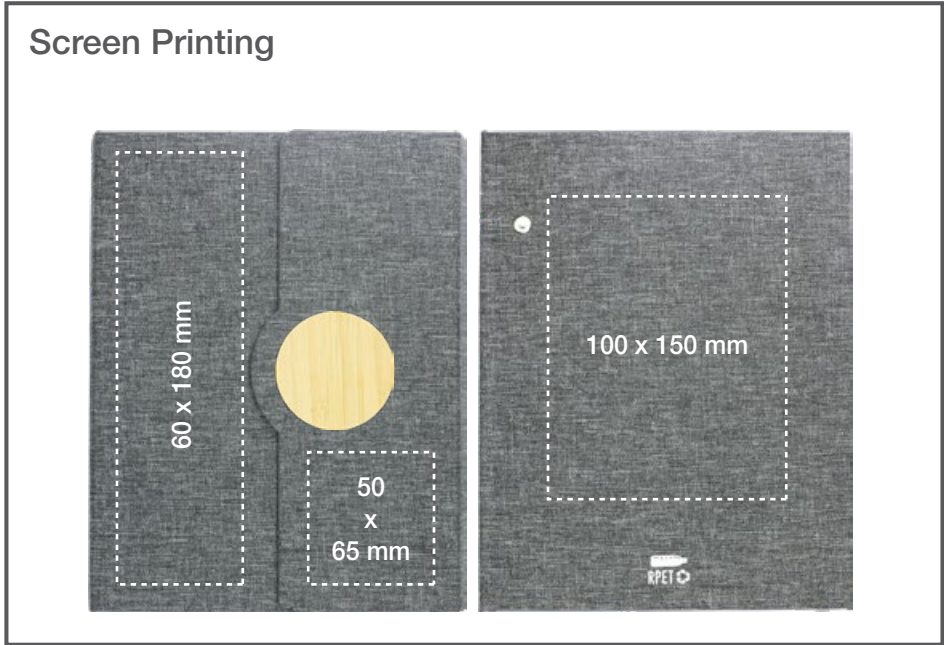

MBRPET-GRY-BM  
Dimensions

210 mm

160 mm

Printing Position

JU-WCM1-GY  
Dimensions

Printing Position

Screen Printing

UV Printing

**DSH-11**  
Dimensions

Printing Position

Sublimation

**124-S**  
Dimensions

Printing Position

Digital Printing with Epoxy

**PN59-GRY**  
Dimensions

Printing Position

Laser Marking

144-S  
Dimensions

270 mm

70 mm

Printing Position