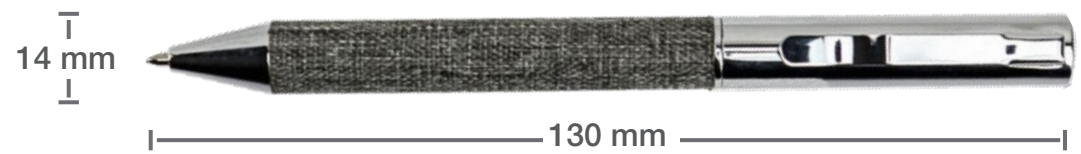

MBRPET-GRY-BM  
Dimensions

210 mm

160 mm

Printing Position

JU-WCM1-GY  
Dimensions

Printing Position

Screen Printing

UV Printing

**DSH-11**  
Dimensions

Printing Position

Sublimation

**124-S**  
Dimensions

Printing Position

Digital Printing with Epoxy

**PN59-GRY**  
Dimensions

Printing Position

Laser Marking

144-S  
Dimensions

270 mm

70 mm

Printing Position