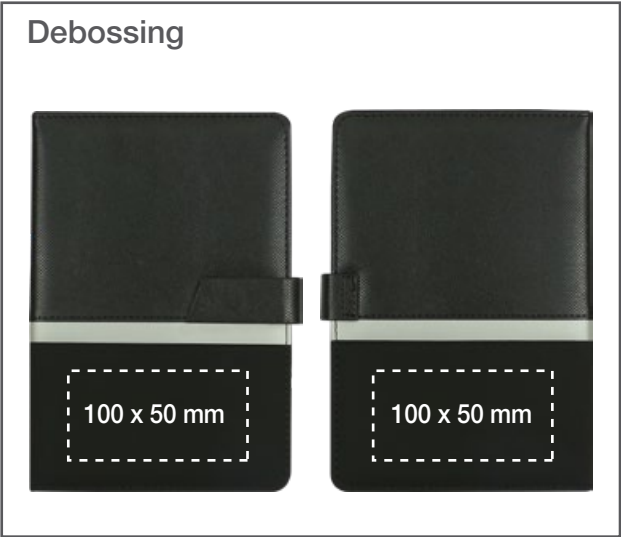

MBD-04
Dimensions

210 mm

150 mm

Printing Position

PN43
Dimensions

PB-8000-BK
Dimensions

143 mm

68 mm

Printing Position

USB-64
Dimensions

Printing Position

Laser Marking

127-BK
Dimensions

Printing Position

Digital Printing with Epoxy