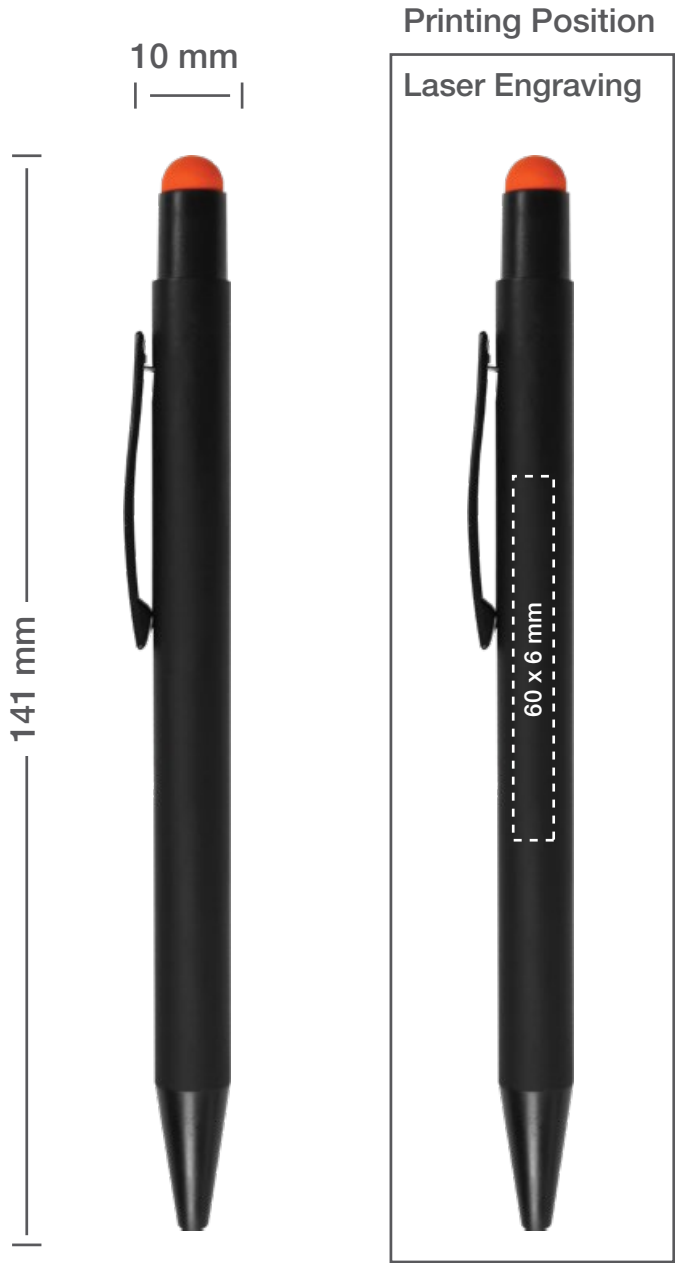

MBD-04
Dimensions

210 mm

150 mm

Printing Position

PN43
Dimensions

PB-8000-BK
Dimensions

143 mm

68 mm

Printing Position

USB-64
Dimensions

Printing Position

Laser Marking

127-BK
Dimensions

Printing Position

Digital Printing with Epoxy