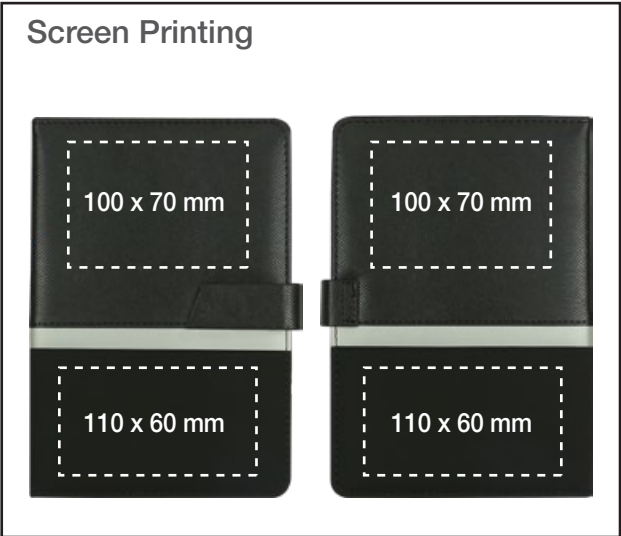

MBD-04
Dimensions

210 mm

150 mm

Printing Position

PN43
Dimensions

PB-8000-BK
Dimensions

143 mm

68 mm

Printing Position

USB-64
Dimensions

Printing Position

Laser Marking

127-BK
Dimensions

Printing Position

Digital Printing with Epoxy