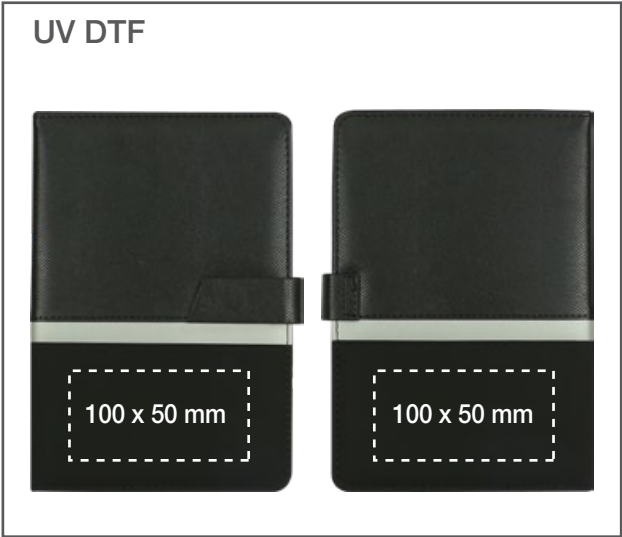

MBD-04
Dimensions

210 mm

150 mm

Printing Position

PN43
Dimensions

PB-8000-BK
Dimensions

143 mm

68 mm

Printing Position

USB-64
Dimensions

Printing Position

Laser Marking

127-BK
Dimensions

Printing Position

Digital Printing with Epoxy