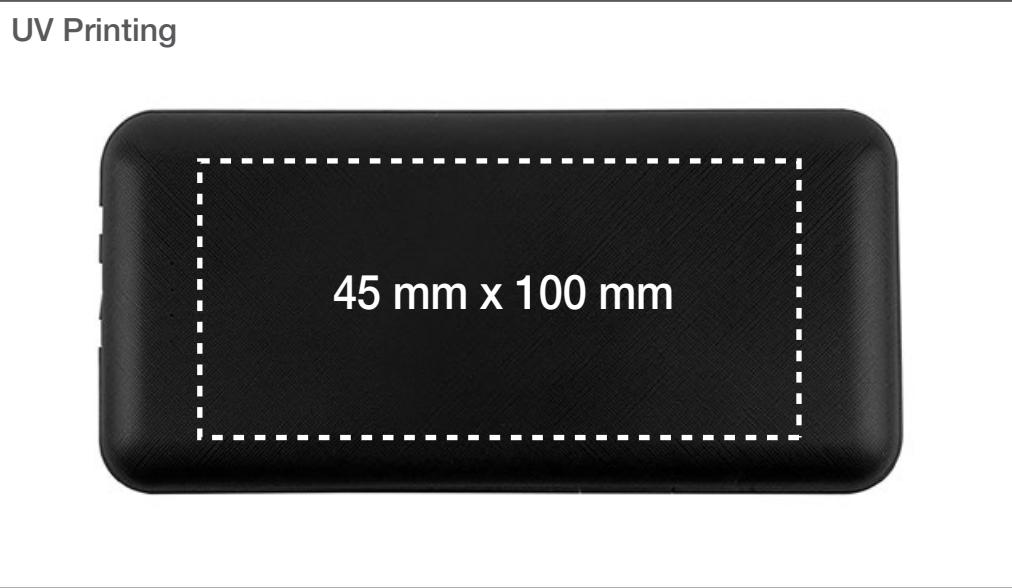

Printing Position