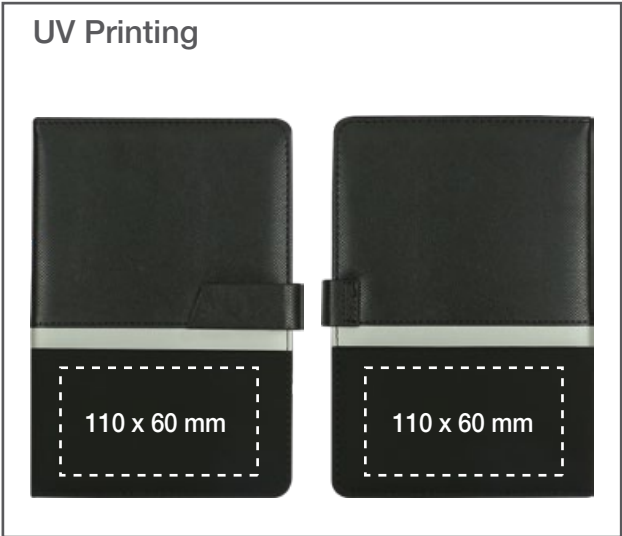

MBD-04
Dimensions

210 mm

150 mm

Printing Position

PN43
Dimensions

PB-8000-BK
Dimensions

143 mm

68 mm

Printing Position

USB-64
Dimensions

Printing Position

Laser Marking

127-BK
Dimensions

Printing Position

Digital Printing with Epoxy