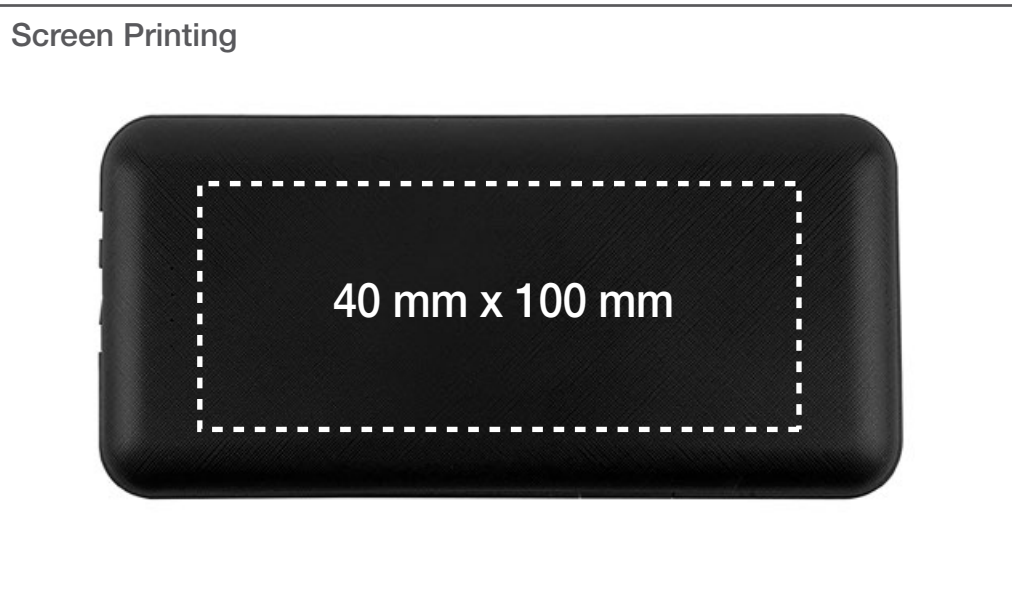

Printing Position