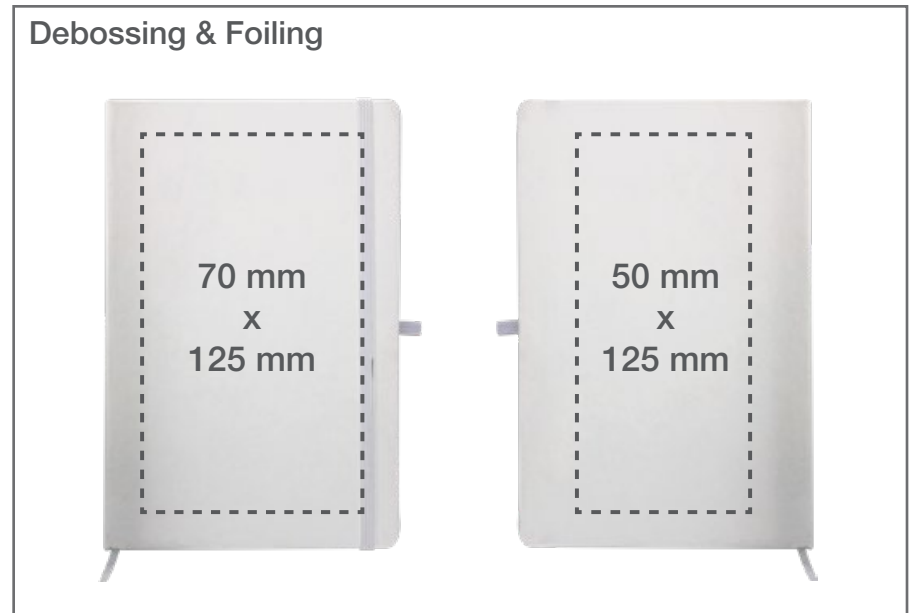

JU-PB-5000-W  
Dimensions

Printing Position

147-D  
Dimensions

Printing Position

**MB-06**  
**Dimensions**

**Printing Position**

**Silk Screen**

**Debossing & Foiling**

MAX-Z1-C-AB-01  
Dimensions

|-11 mm -|

148 mm

Printing Position

LN-008-W  
Dimensions

Printing Position

Digital Printing with Epoxy