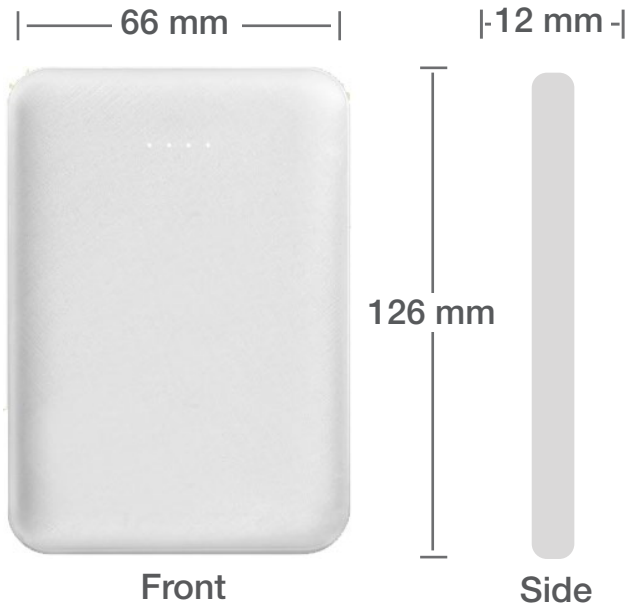

JU-PB-5000-W  
Dimensions

Printing Position

147-D  
Dimensions

Printing Position

**MB-06**  
**Dimensions**

**Printing Position**

**Silk Screen**

**Debossing & Foiling**

MAX-Z1-C-AB-01  
Dimensions

|-11 mm -|

148 mm

Printing Position

LN-008-W  
Dimensions

Printing Position

Digital Printing with Epoxy