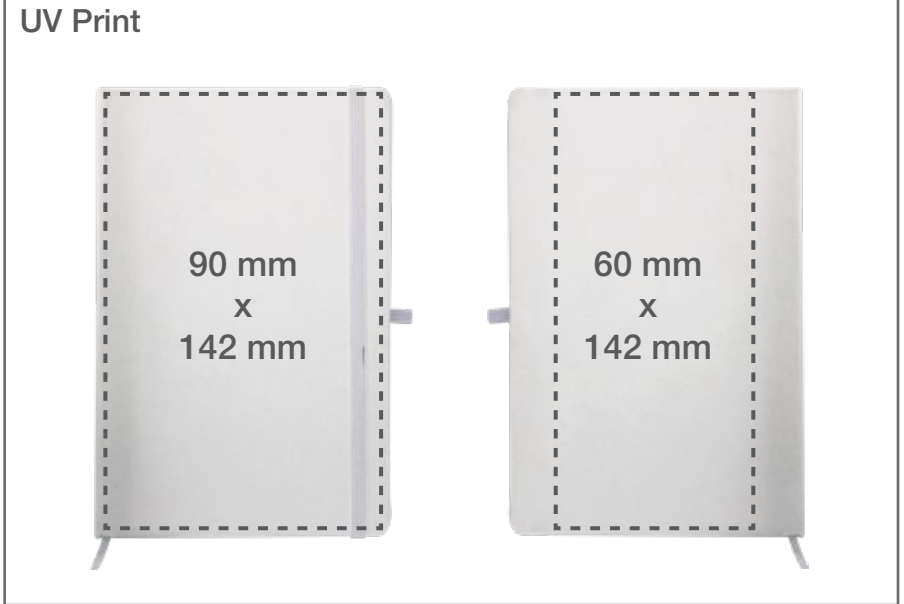

JU-PB-5000-W  
Dimensions

Printing Position

147-D  
Dimensions

Printing Position

**MB-06**  
**Dimensions**

**Printing Position**

**Silk Screen**

**Debossing & Foiling**

MAX-Z1-C-AB-01  
Dimensions

|-11 mm -|

148 mm

Printing Position

LN-008-W  
Dimensions

Printing Position

Digital Printing with Epoxy