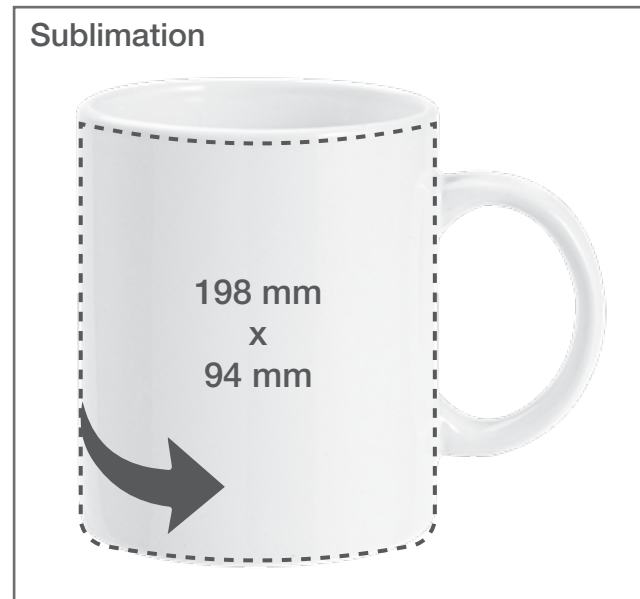

JU-PB-5000-W  
Dimensions

Printing Position

147-D  
Dimensions

Printing Position

**MB-06**  
**Dimensions**

**Printing Position**

**Silk Screen**

**Debossing & Foiling**

MAX-Z1-C-AB-01  
Dimensions

|-11 mm -|

148 mm

Printing Position

LN-008-W  
Dimensions

Printing Position

Digital Printing with Epoxy