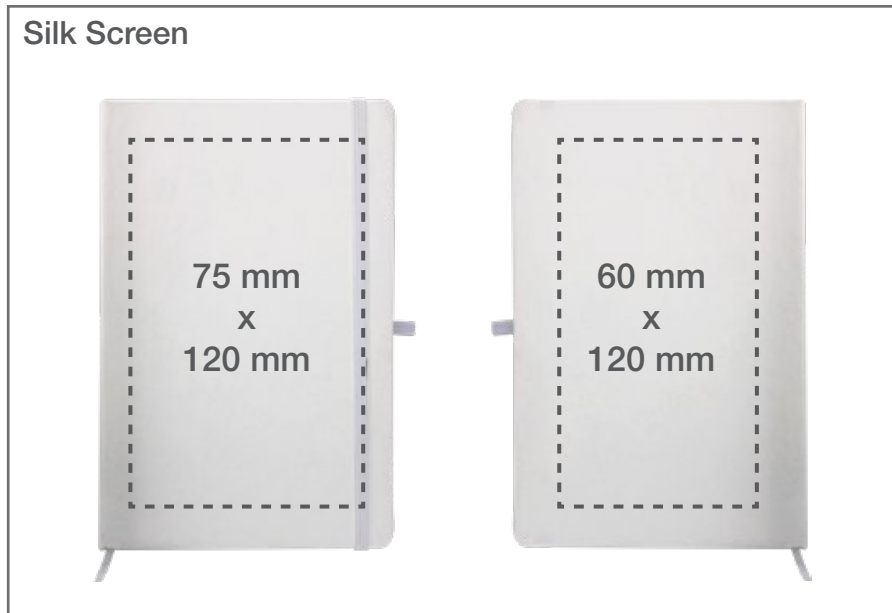

JU-PB-5000-W  
Dimensions

Printing Position

147-D  
Dimensions

Printing Position

**MB-06**  
**Dimensions**

**Printing Position**

**Silk Screen**

**Debossing & Foiling**

MAX-Z1-C-AB-01  
Dimensions

|-11 mm -|

148 mm

Printing Position

LN-008-W  
Dimensions

Printing Position

Digital Printing with Epoxy