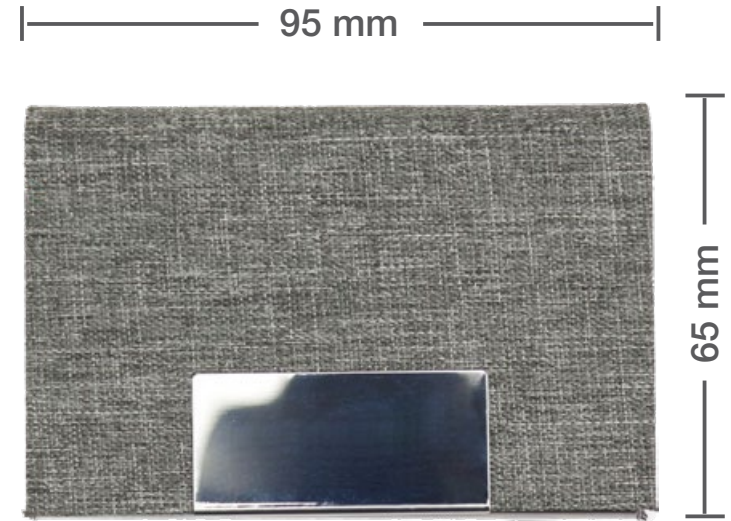

GS-041 (MBRPET-GRY-BM)
Dimensions

210 mm

160 mm

Printing Position

GS-041 (Metal Keychain)
Dimensions

Printing Position

Laser Marking

GS-041 (BCH-04-GRY)
Dimensions

Printing Position

Laser Marking

GS-041 (PN59-GRY)
Dimensions

Printing Position

Laser Marking