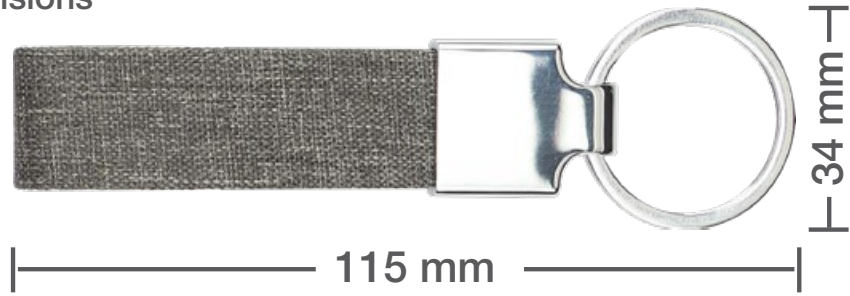

GS-041 (MBRPET-GRY-BM)
Dimensions

210 mm

160 mm

Printing Position

GS-041 (Metal Keychain)
Dimensions

Printing Position

Laser Marking

GS-041 (BCH-04-GRY)
Dimensions