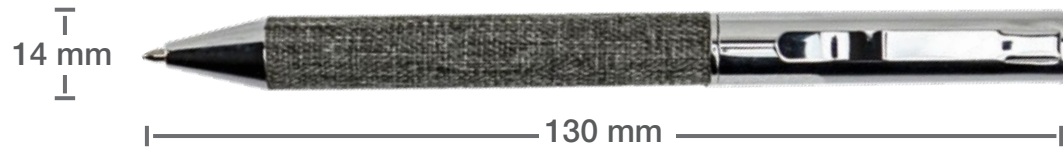

GS-041 (PN59-GRY)
Dimensions