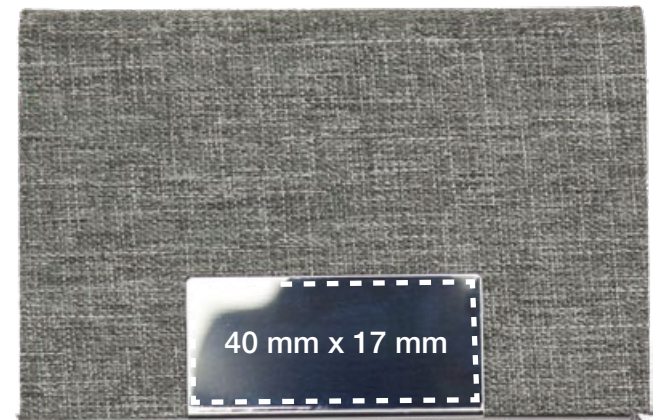

GS-041 (MBRPET-GRY-BM)
Dimensions

210 mm

160 mm

Printing Position

GS-041 (Metal Keychain)
Dimensions

Printing Position

Laser Marking

GS-041 (BCH-04-GRY)
Dimensions

Printing Position

Laser Marking

GS-041 (PN59-GRY)
Dimensions

Printing Position

Laser Marking