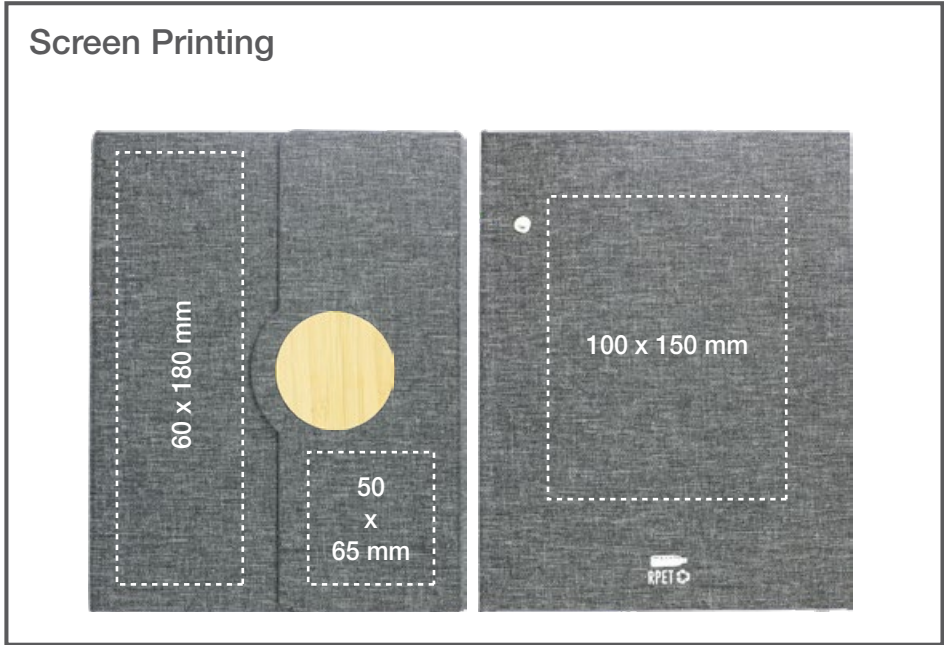

GS-041 (MBRPET-GRY-BM)
Dimensions

210 mm

160 mm

Printing Position

GS-041 (Metal Keychain)
Dimensions

Printing Position

Laser Marking

GS-041 (BCH-04-GRY)
Dimensions

Printing Position

Laser Marking

GS-041 (PN59-GRY)
Dimensions

Printing Position

Laser Marking