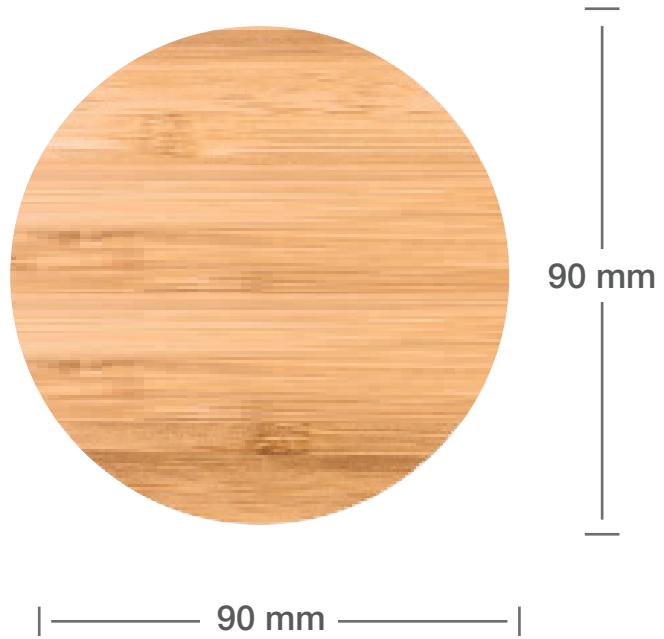

JU-WCP-BR
Dimensions

Printing Position

UV Printing (Both Side) A

UV Printing (Both Side) B

Laser Engraving

Silk Screen

TM-031
Dimensions

Printing Position

Screen Printing

Laser Engraving

CLK-16-BM
Dimensions

Printing Position

Screen Printing, UV Printing, Laser Engraving

Bottom Area

Side

Front Area