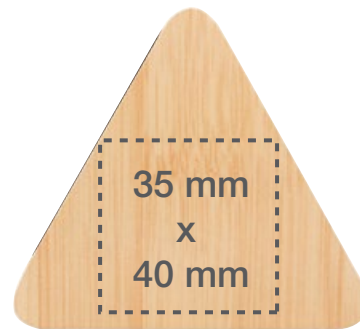

JU-WCP-BR
Dimensions

Printing Position

UV Printing (Both Side) A

UV Printing (Both Side) B

Laser Engraving

Silk Screen

TM-031
Dimensions

Printing Position

Screen Printing

Laser Engraving

CLK-16-BM
Dimensions

Printing Position

Screen Printing, UV Printing, Laser Engraving

Bottom Area

Side

Front Area