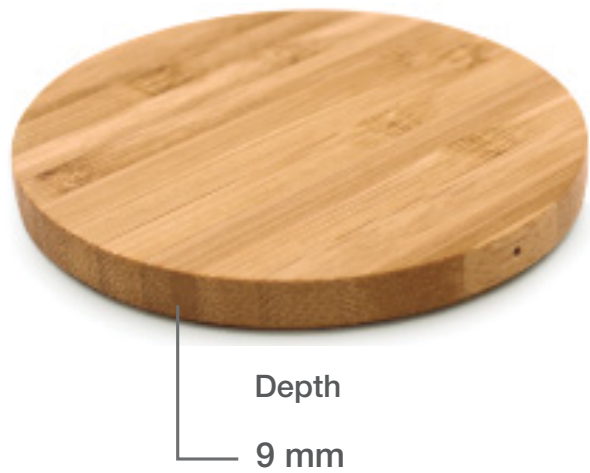

JU-WCP-BR
Dimensions

Printing Position

UV Printing (Both Side) A

UV Printing (Both Side) B

Laser Engraving

Silk Screen

TM-031
Dimensions

Printing Position