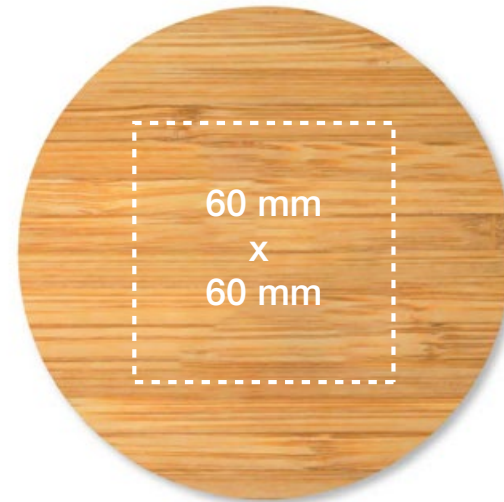

JU-WCP-BR
Dimensions

Printing Position

UV Printing (Both Side) A

UV Printing (Both Side) B

Laser Engraving

Silk Screen

TM-031
Dimensions

Printing Position

Screen Printing

Laser Engraving

CLK-16-BM
Dimensions

Printing Position

Screen Printing, UV Printing, Laser Engraving

Bottom Area

Side

Front Area