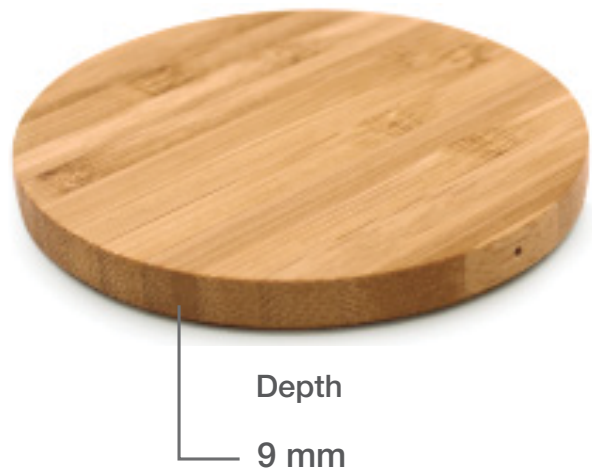

JU-WCP-BR
Dimensions

Printing Position

UV Printing (Both Side) A

UV Printing (Both Side) B

Laser Engraving

Silk Screen

USB-38
Dimensions

Printing Position
Screen Printing