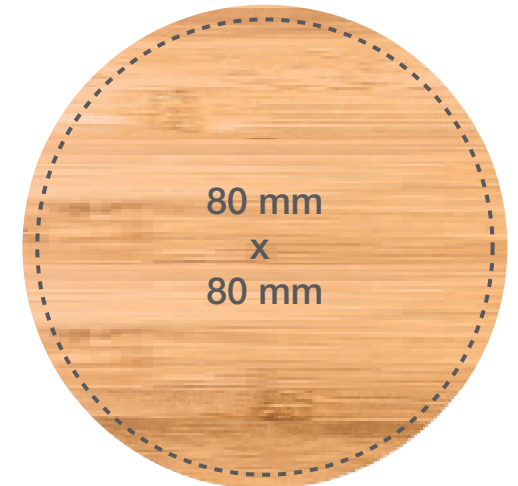

JU-WCP-BR
Dimensions

Printing Position

UV Printing (Both Side) A

UV Printing (Both Side) B

Laser Engraving

Silk Screen

USB-38
Dimensions

Printing Position
Screen Printing