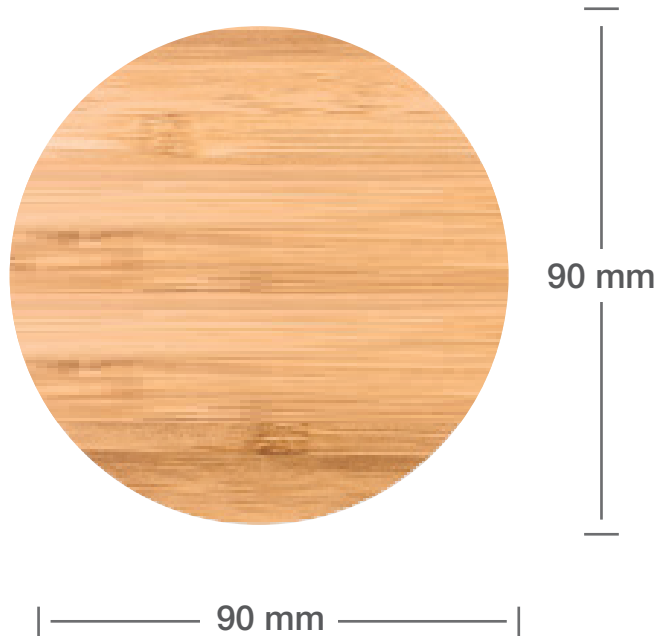

JU-WCP-BR
Dimensions

Printing Position

UV Printing (Both Side) A

UV Printing (Both Side) B

Laser Engraving

Silk Screen

USB-38
Dimensions

Printing Position
Screen Printing

Laser Engraving

082-SL
Dimensions

Printing Position